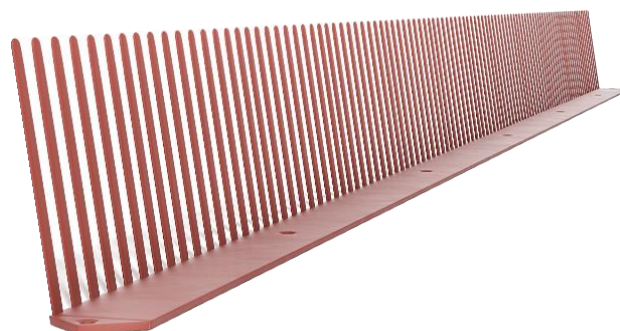

## Eaves closing comb

The eaves closing comb is made of flexible PVC, which prevents comb's elements against breaking under the pressure of tiles. It protects eaves area and underside roof space from birds, rodents, insects access as well as blown-in leaves and twigs.

### Advantages

- ✓ protects eaves' area and thermal-insulation against access of birds, rodents as well as blown-in leaves and twigs
- ✓ provides great air-circulation of the roof space
- ✓ resistant to weather conditions and UV-rays

### Application

- ✓ for protecting the eaves area and underside roof space

### Characteristics

Material	PVC
Colour	black, light brown, brick red
Length	1000 mm
Height	55 mm
Vicat softening temperature	≥ 70°C
Tensile strength	≥ 26 MPa
Relative elongation at break,	≥ 5,5 %
Dimensional and shape stability at temp. over a period of 3 h, change in dimensions	≤ 1,0 % no defects, no shape changes